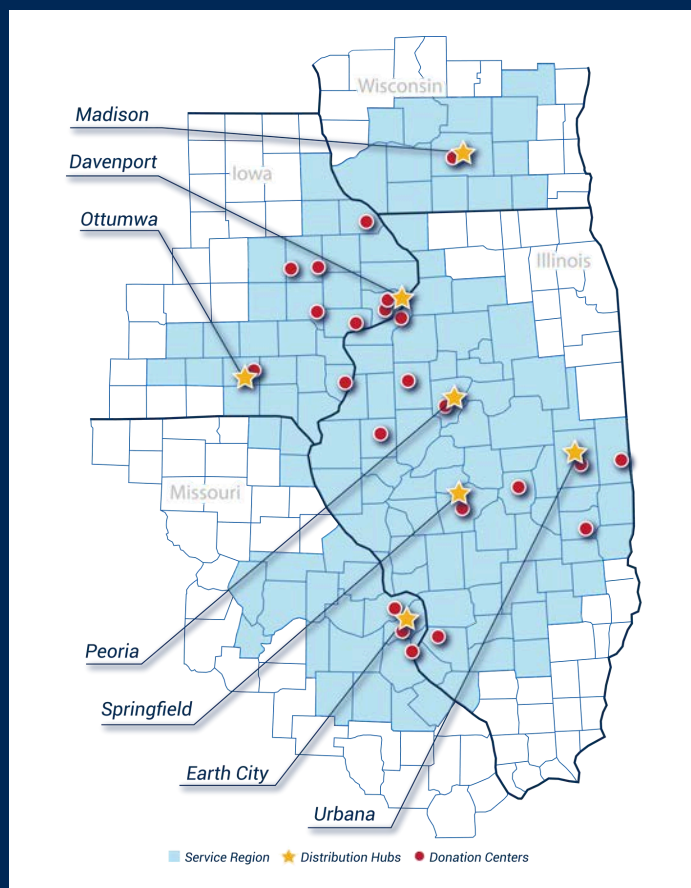

**CHANGE THE WORLD
ONE PINT AT A TIME**

[BLOODCENTER.ORG/PINTCLUB](https://bloodcenter.org/pintclub)

CHEERS TO SAVING LIVES TOGETHER!

Let's change the world one pint at a time! ImpactLife's Pint Club is a partnership with local breweries to celebrate the lifesavers in our community. Ready to become a Partner?

Full Name, Title

email@impactlife.org

XXX-XXX-XXXX

ABOUT US

ImpactLife is the exclusive provider of blood products and services to more than 120 hospitals in Illinois, Iowa, Missouri and Wisconsin. We rely on the generosity of volunteer blood donors and community partners who host mobile blood drives to provide a critical resource for hospitals throughout a four-state service region.

We are a 501(c)(3) nonprofit blood center, established in 1974.

SOCIAL MEDIA GRAPHICS

Share these on social media and tag us [@impactlifeblood](https://www.instagram.com/impactlifeblood).

**CHANGE THE WORLD
ONE PINT AT A TIME**

ImpactLife

**CHANGE THE WORLD
ONE PINT AT A TIME**

ImpactLife

**CHANGE THE WORLD
ONE PINT AT A TIME**

Right click on graphics and select "Save image as" to use on your social media pages. If you're on mobile, touch and hold the image to save.